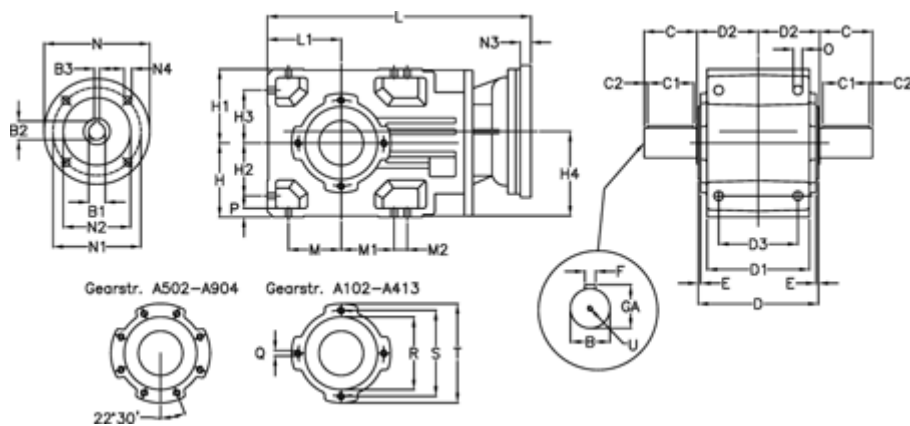

Article number: 29600102142235  
 Description: Bevel helical gearbox  
 A102UD-21,4-P90B5

## Measures

B = 25	D1 = 95	H1 = 70	M2 = 0	Q = M8x12
B1 = 24	D2 = 63	H2 = 50.0	N = 200	R = 80
B2 = 27.3	D3 = 75	H3 = 50.0	N1 = 165	S = 100
B3 = 8	Description = A102UD-xx-P90 B5	H4 = 83.0	N2 = 130	T = 120
C = 45	E = 3.0	L = 302.0	N3 = 0	U = M8x19
C1 = 35	F = 8	L1 = 70	N4 = M10x12	
C2 = 5.0	GA = 28.0	M = 50.0	O = 9.5	
D = 117	H = 70	M1 = 50.0	P = 9	